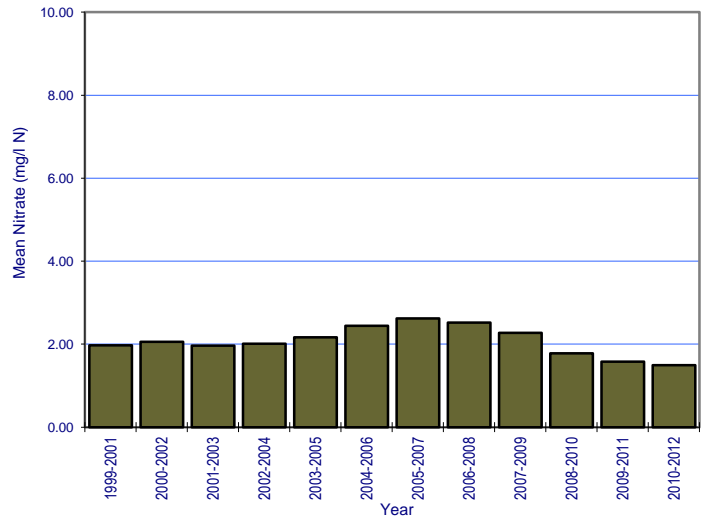

APPENDIX 6: NITRATE TREND GRAPHS

River: Avaghon Lake Stream Station No.: 0600

River: Ballymascanlon Station No.: 0100

River: Big (Louth) Station No.: 0100

River: Blackwater (Monaghan) Station No.: 0130

River: Blackwater (Monaghan) Station No.: 0800