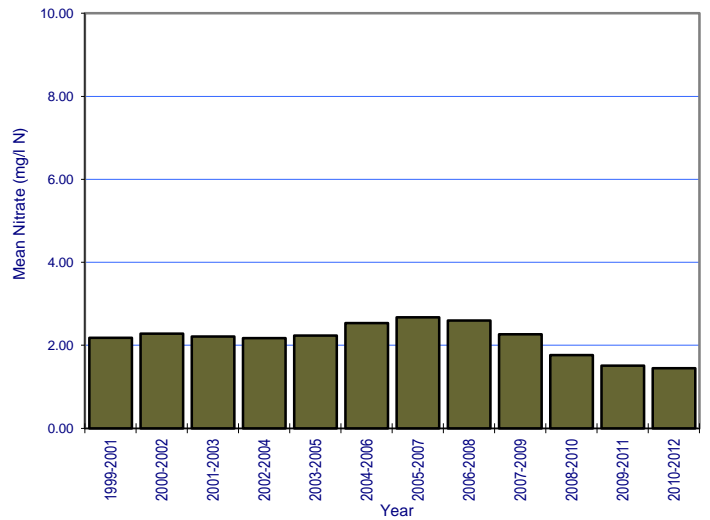

River: Flurry Station No.: 0700