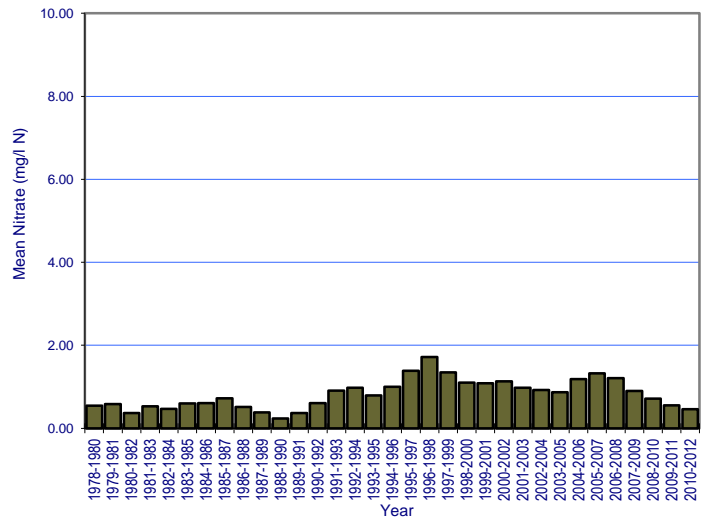

River: Cully Water Station No.: 0200

River: Dee Station No.: 0600

River: Dee Station No.: 0670

River: Dee Station No.: 0680

River: Dee Station No.: 0710

River: Dee Station No.: 1000

River: Dee Station No.: 1100

River: Dromore Station No.: 0150

River: Dromore Station No.: 0300

River: Drumsallagh Stream Station No.: 0070

River: Fane Station No.: 0200

River: Fane Station No.: 0650

River: Fane Station No.: 0900

River: Finn (Monaghan) Station No.: 0100

River: Finn (Monaghan) Station No.: 0200

River: Finn (Monaghan) Station No.: 0500

River: Flurry Station No.: 0700

River: Gentle Owen's Lake Stream Station No.: 0100

River: Glyde Station No.: 0500

River: Glyde Station No.: 0700