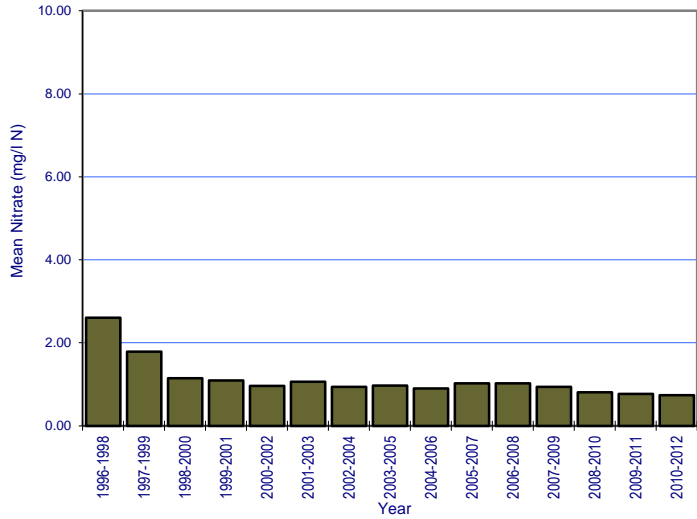

River: Cully Water Station No.: 0200

River: Dee Station No.: 0600

River: Dee Station No.: 0670

River: Dee Station No.: 0680

River: Dee Station No.: 0710

River: Dee Station No.: 1000

River: Dee Station No.: 1100

River: Dromore Station No.: 0150

River: Dromore Station No.: 0300

River: Drumsallagh Stream Station No.: 0070

River: Fane Station No.: 0200

River: Fane Station No.: 0650

River: Fane Station No.: 0900

River: Finn (Monaghan) Station No.: 0100