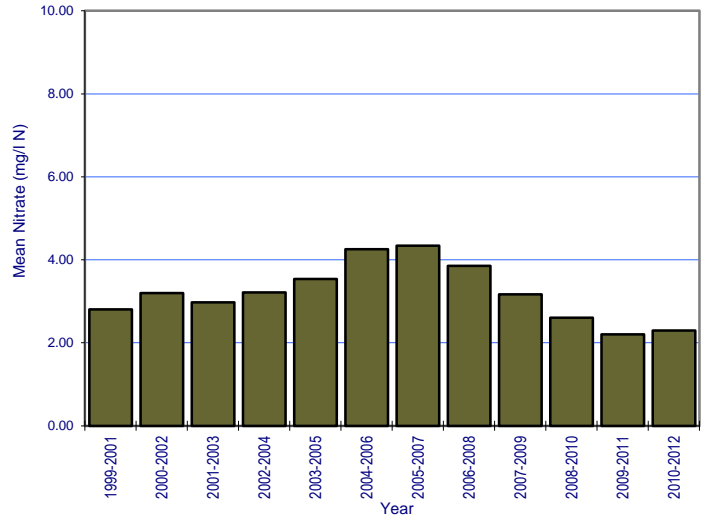

APPENDIX 6: NITRATE TREND GRAPHS

River: Avaghon Lake Stream Station No.: 0600

River: Ballymascanlon Station No.: 0100

River: Big (Louth) Station No.: 0100

River: Blackwater (Monaghan) Station No.: 0130

River: Blackwater (Monaghan) Station No.: 0800

River: Castletown Station No.: 0200

River: Clontibret Stream Station No.: 1400

River: Conawary (Lower) Station No.: 1300

River: Conawary (Upper) Station No.: 0700

River: County Water Station No.: 0050

River: County Water Station No.: 0170

River: Cully Water Station No.: 0200

River: Dee Station No.: 0600

River: Dee Station No.: 0670

River: Dee Station No.: 0680

River: Dee Station No.: 0710

River: Dee Station No.: 1000

River: Dee Station No.: 1100