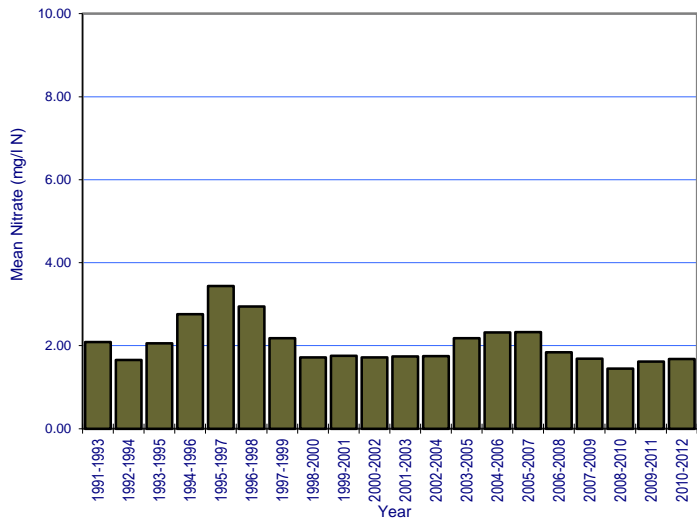

APPENDIX 6: NITRATE TREND GRAPHS

River: Avaghon Lake Stream Station No.: 0600

River: Ballymascanlon Station No.: 0100

River: Big (Louth) Station No.: 0100

River: Blackwater (Monaghan) Station No.: 0130

River: Blackwater (Monaghan) Station No.: 0800

River: Castletown Station No.: 0200

River: Clontibret Stream Station No.: 1400

River: Conawary (Lower) Station No.: 1300

River: Conawary (Upper) Station No.: 0700

River: County Water Station No.: 0050

River: County Water Station No.: 0170