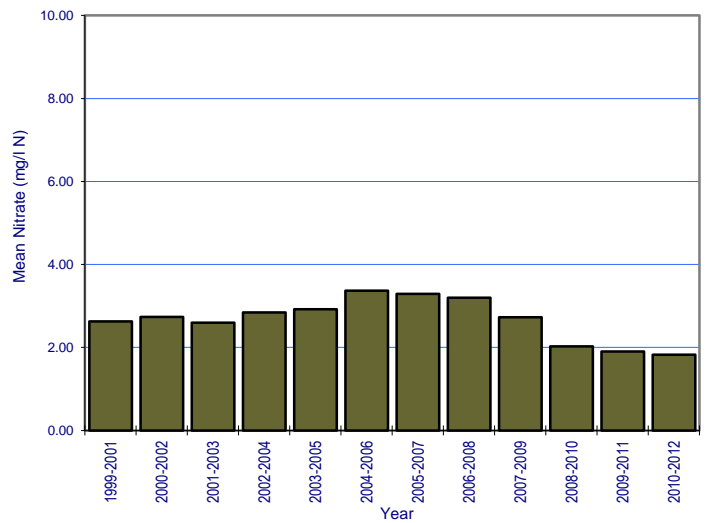

APPENDIX 6: NITRATE TREND GRAPHS

River: Avaghon Lake Stream Station No.: 0600

River: Ballymascanlon Station No.: 0100

River: Big (Louth) Station No.: 0100

River: Blackwater (Monaghan) Station No.: 0130

River: Blackwater (Monaghan) Station No.: 0800

River: Castletown Station No.: 0200

River: Clontibret Stream Station No.: 1400

River: Conawary (Lower) Station No.: 1300

River: Conawary (Upper) Station No.: 0700

River: County Water Station No.: 0050

River: County Water Station No.: 0170

River: Cully Water Station No.: 0200

River: Dee Station No.: 0600

River: Dee Station No.: 0670

River: Dee Station No.: 0680

River: Dee Station No.: 0710

River: Dee Station No.: 1000

River: Dee Station No.: 1100