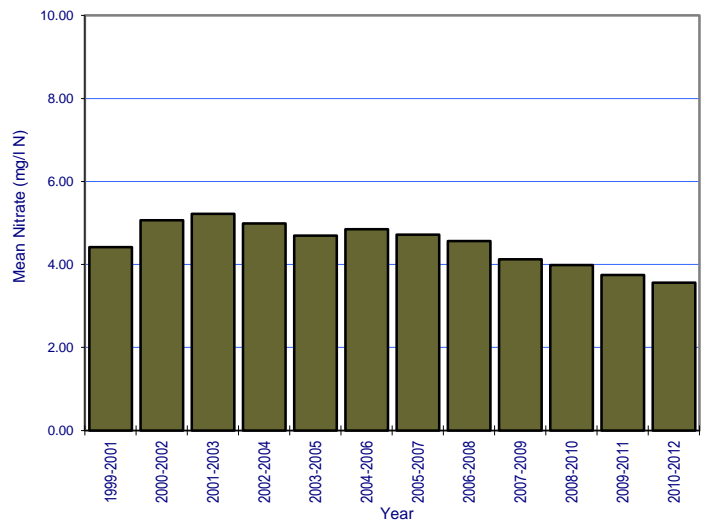

River: White (Louth) Station No.: 0400