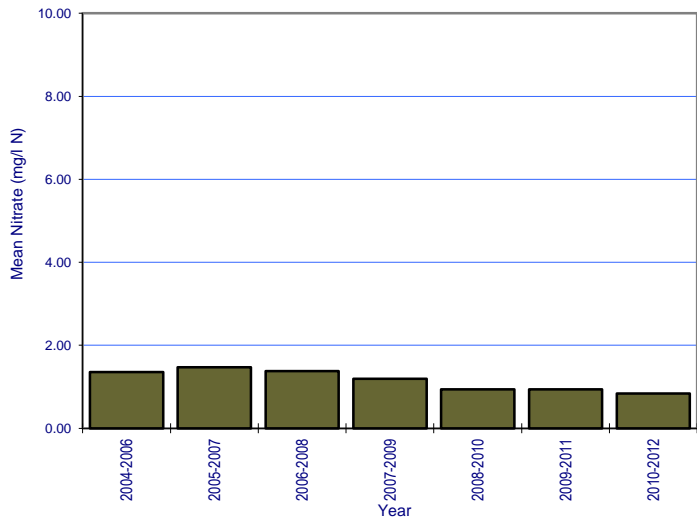

River: Drumsallagh Stream Station No.: 0070