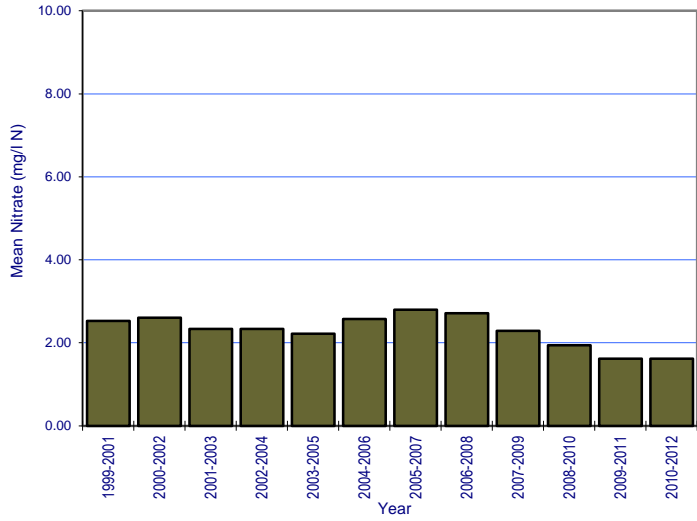

APPENDIX 6: NITRATE TREND GRAPHS

River: Avaghon Lake Stream Station No.: 0600

River: Ballymascanlon Station No.: 0100

River: Big (Louth) Station No.: 0100

River: Blackwater (Monaghan) Station No.: 0130

River: Blackwater (Monaghan) Station No.: 0800

River: Castletown Station No.: 0200

River: Clontibret Stream Station No.: 1400

River: Conawary (Lower) Station No.: 1300

River: Conawary (Upper) Station No.: 0700

River: County Water Station No.: 0050

River: County Water Station No.: 0170

River: Cully Water Station No.: 0200

River: Dee Station No.: 0600

River: Dee Station No.: 0670

River: Dee Station No.: 0680

River: Dee Station No.: 0710

River: Dee Station No.: 1000

River: Dee Station No.: 1100