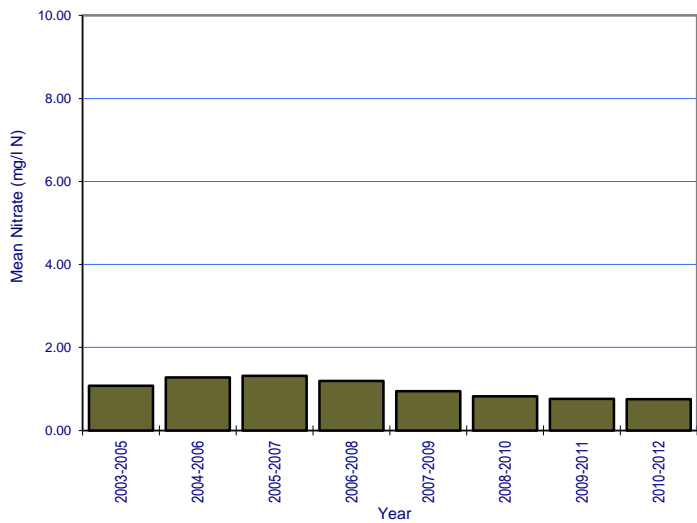

River: Cully Water Station No.: 0200

River: Dee Station No.: 0600

River: Dee Station No.: 0670

River: Dee Station No.: 0680

River: Dee Station No.: 0710

River: Dee Station No.: 1000

River: Dee Station No.: 1100

River: Dromore Station No.: 0150

River: Dromore Station No.: 0300

River: Drumsallagh Stream Station No.: 0070

River: Fane Station No.: 0200

River: Fane Station No.: 0650

River: Fane Station No.: 0900

River: Finn (Monaghan) Station No.: 0100