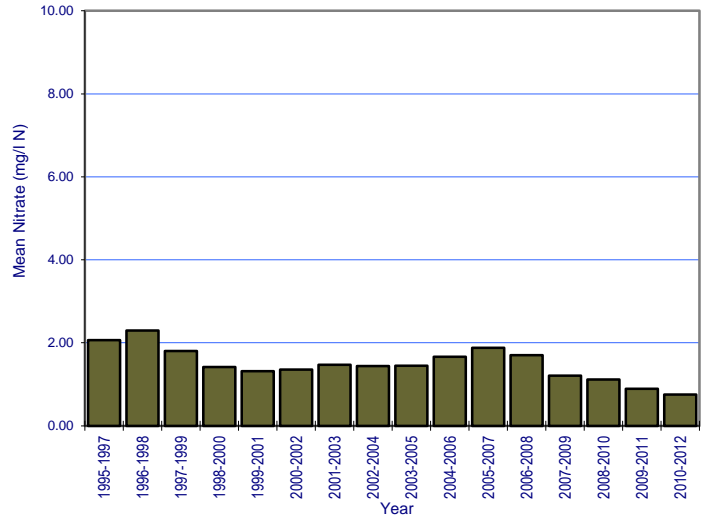

River: Cully Water Station No.: 0200

River: Dee Station No.: 0600

River: Dee Station No.: 0670

River: Dee Station No.: 0680

River: Dee Station No.: 0710

River: Dee Station No.: 1000

River: Dee Station No.: 1100

River: Dromore Station No.: 0150

River: Dromore Station No.: 0300

River: Drumsallagh Stream Station No.: 0070

River: Fane Station No.: 0200

River: Fane Station No.: 0650

River: Fane Station No.: 0900

River: Finn (Monaghan) Station No.: 0100

River: Finn (Monaghan) Station No.: 0200

River: Finn (Monaghan) Station No.: 0500

River: Flurry Station No.: 0700

River: Gentle Owen's Lake Stream Station No.: 0100

River: Glyde Station No.: 0500

River: Glyde Station No.: 0700