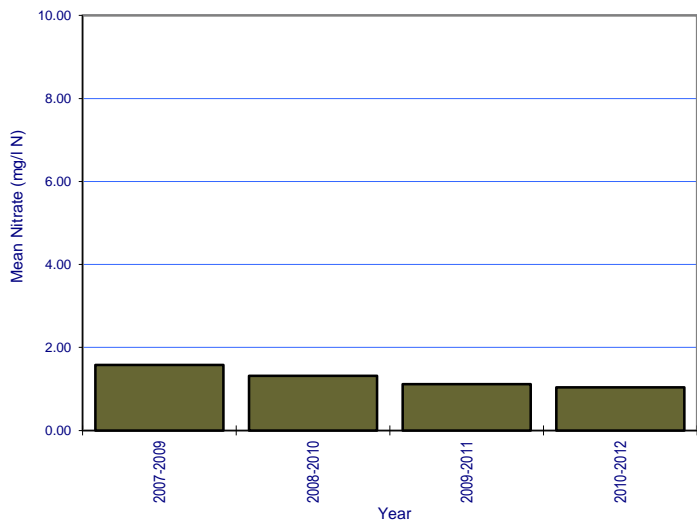

APPENDIX 6: NITRATE TREND GRAPHS

River: Avaghon Lake Stream Station No.: 0600

River: Ballymascanlon Station No.: 0100

River: Big (Louth) Station No.: 0100

River: Blackwater (Monaghan) Station No.: 0130

River: Blackwater (Monaghan) Station No.: 0800

River: Castletown Station No.: 0200

River: Clontibret Stream Station No.: 1400

River: Conawary (Lower) Station No.: 1300

River: Conawary (Upper) Station No.: 0700

River: County Water Station No.: 0050

River: County Water Station No.: 0170

River: Cully Water Station No.: 0200

River: Dee Station No.: 0600

River: Dee Station No.: 0670

River: Dee Station No.: 0680

River: Dee Station No.: 0710

River: Dee Station No.: 1000

River: Dee Station No.: 1100