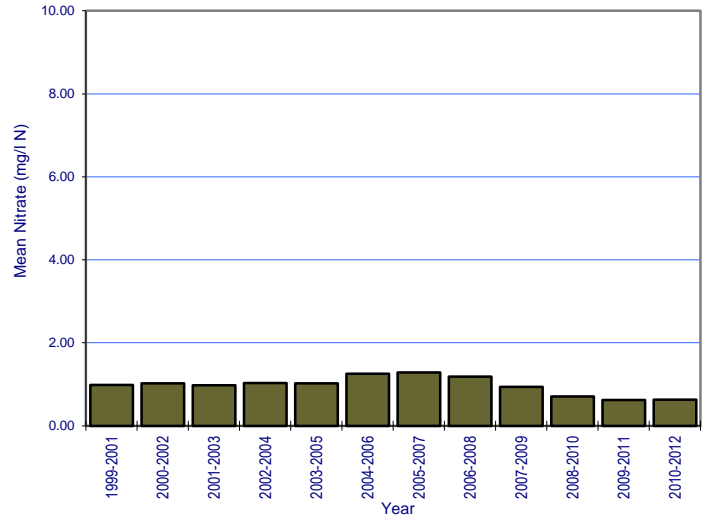

River: Maghery Station No.: 1200