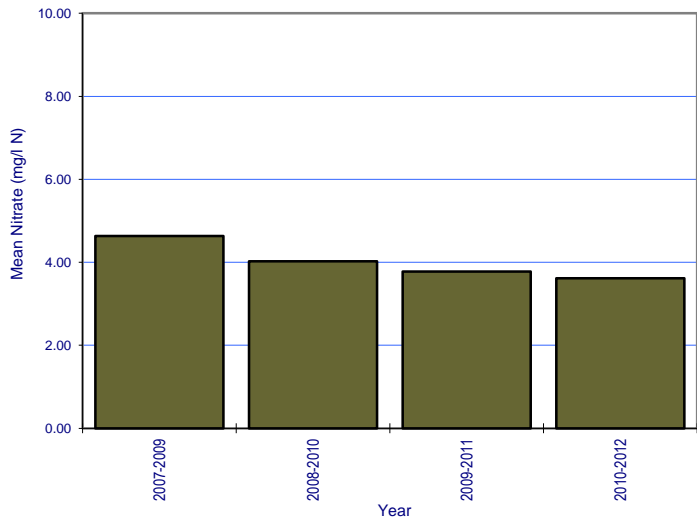

River: Rossdreenagh

Station No.: 0400

River: Scotstown Station No.: 0500

River: Shambles Station No.: 0500

River: Termonfeckin Station No.: 0250

River: White (Louth) Station No.: 0040

River: White (Louth) Station No.: 0100