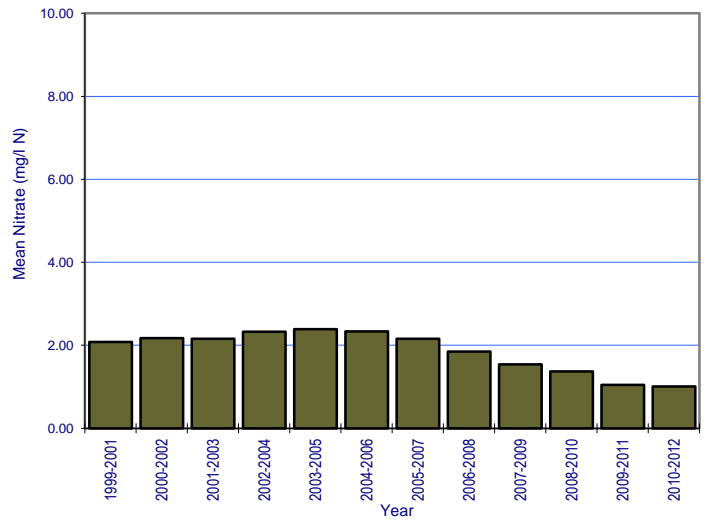

APPENDIX 6: NITRATE TREND GRAPHS

River: Avaghon Lake Stream Station No.: 0600

River: Ballymascanlon Station No.: 0100

River: Big (Louth) Station No.: 0100

River: Blackwater (Monaghan) Station No.: 0130

River: Blackwater (Monaghan) Station No.: 0800

River: Castletown Station No.: 0200

River: Clontibret Stream Station No.: 1400

River: Conawary (Lower) Station No.: 1300

River: Conawary (Upper) Station No.: 0700

River: County Water Station No.: 0050

River: County Water Station No.: 0170

River: Cully Water Station No.: 0200

River: Dee Station No.: 0600

River: Dee Station No.: 0670

River: Dee Station No.: 0680

River: Dee Station No.: 0710

River: Dee Station No.: 1000

River: Dee Station No.: 1100