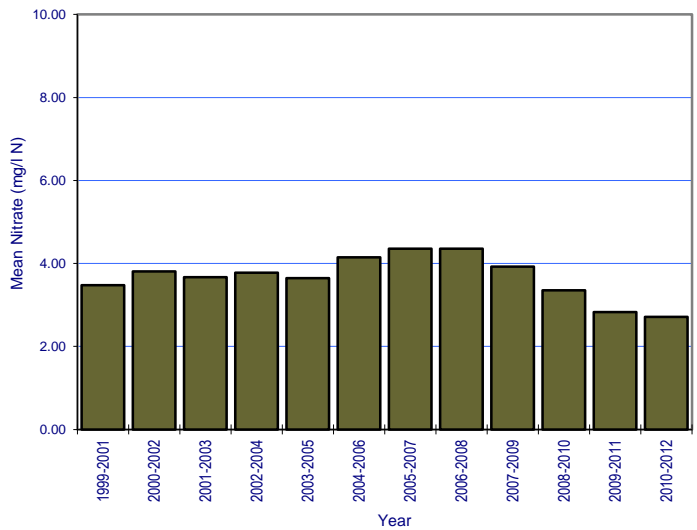

River: Cully Water Station No.: 0200

River: Dee Station No.: 0600

River: Dee Station No.: 0670

River: Dee Station No.: 0680

River: Dee Station No.: 0710

River: Dee Station No.: 1000

River: Dee Station No.: 1100