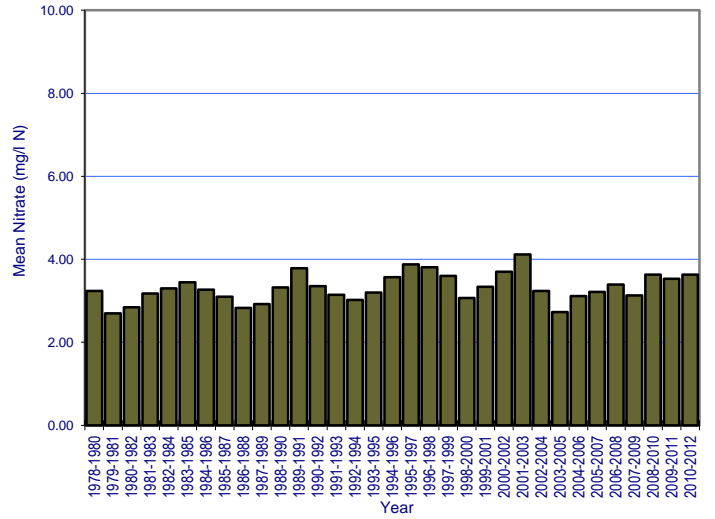

River: Mountain Water

Station No.: 0500

River: Proules

Station No.: 0100

River: Proules

Station No.: 0300

River: Proules

Station No.: 0500

River: Rossdreenagh

Station No.: 0400

River: Scotstown Station No.: 0500

River: Shambles Station No.: 0500

River: Termonfeckin Station No.: 0250

River: White (Louth) Station No.: 0040

River: White (Louth) Station No.: 0100