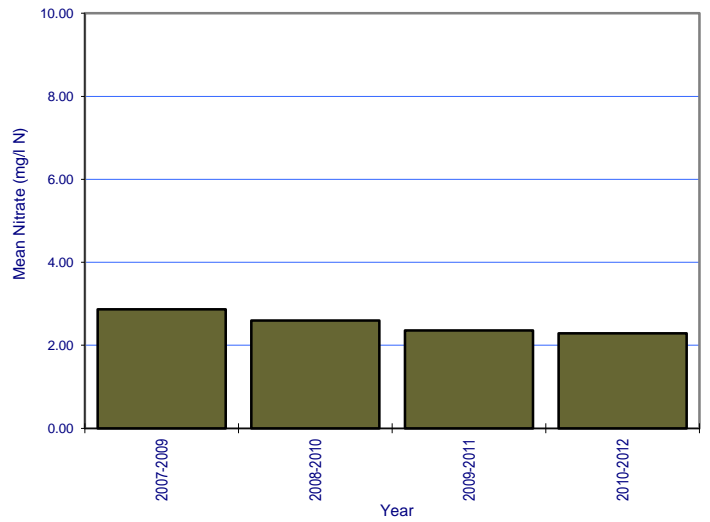

River: Rossdreenagh

Station No.: 0400

River: Scotstown Station No.: 0500

River: Shambles Station No.: 0500

River: Termonfeckin Station No.: 0250

River: White (Louth) Station No.: 0040

River: White (Louth) Station No.: 0100