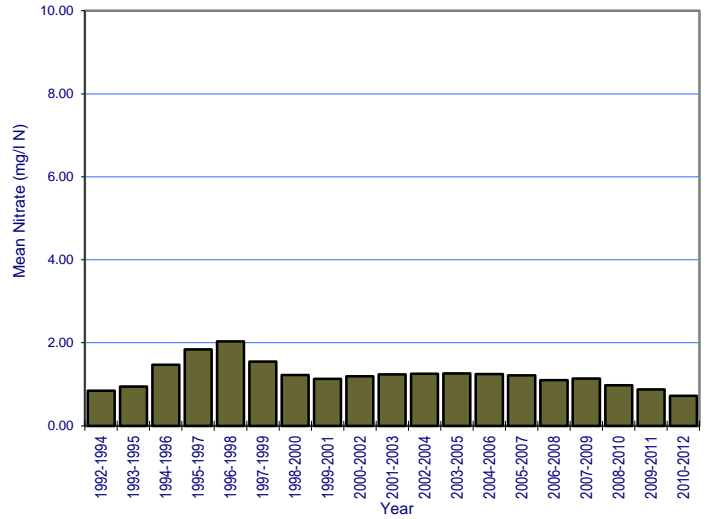

APPENDIX 6: NITRATE TREND GRAPHS

River: Avaghon Lake Stream Station No.: 0600

River: Ballymascanlon Station No.: 0100

River: Big (Louth) Station No.: 0100

River: Blackwater (Monaghan) Station No.: 0130

River: Blackwater (Monaghan) Station No.: 0800

River: Castletown Station No.: 0200

River: Clontibret Stream Station No.: 1400

River: Conawary (Lower) Station No.: 1300

River: Conawary (Upper) Station No.: 0700

River: County Water Station No.: 0050

River: County Water Station No.: 0170