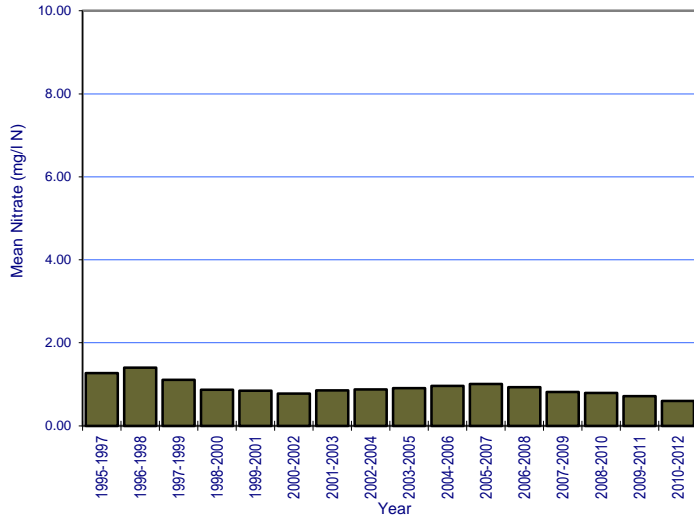

River: Cully Water Station No.: 0200

River: Dee Station No.: 0600

River: Dee Station No.: 0670

River: Dee Station No.: 0680

River: Dee Station No.: 0710

River: Dee Station No.: 1000

River: Dee Station No.: 1100

River: Dromore Station No.: 0150

River: Dromore Station No.: 0300

River: Drumsallagh Stream Station No.: 0070

River: Fane Station No.: 0200

River: Fane Station No.: 0650

River: Fane Station No.: 0900

River: Finn (Monaghan) Station No.: 0100

River: Finn (Monaghan) Station No.: 0200

River: Finn (Monaghan) Station No.: 0500

River: Flurry Station No.: 0700

River: Gentle Owen's Lake Stream Station No.: 0100

River: Glyde Station No.: 0500

River: Glyde Station No.: 0700