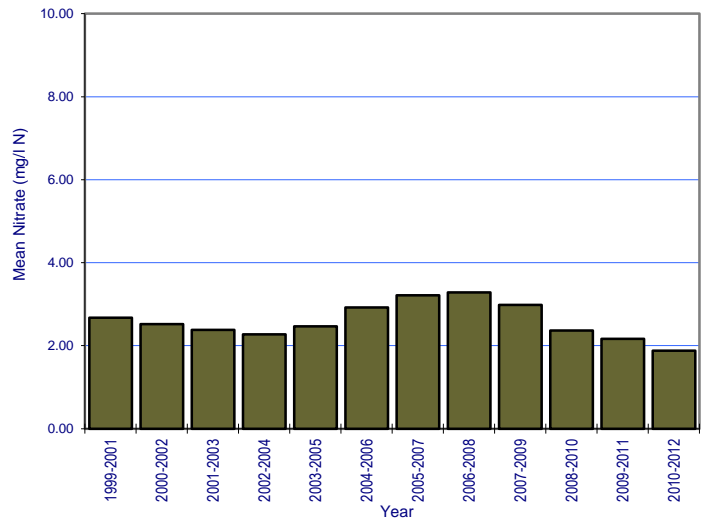

River: Castletown Station No.: 0200