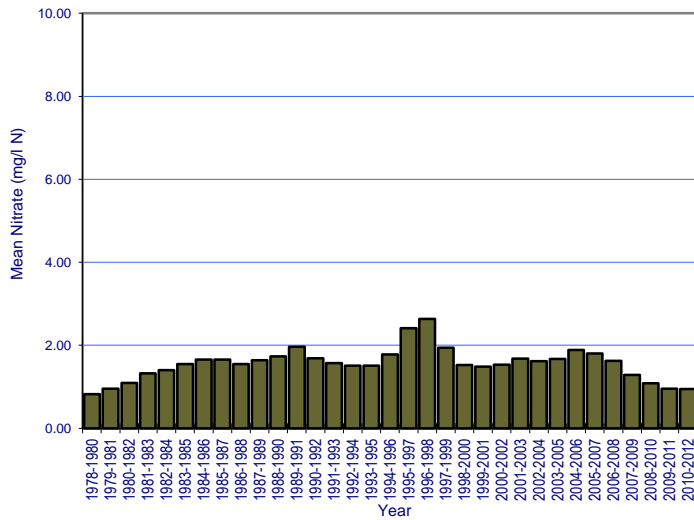

River: Cully Water Station No.: 0200

River: Dee Station No.: 0600

River: Dee Station No.: 0670

River: Dee Station No.: 0680

River: Dee Station No.: 0710

River: Dee Station No.: 1000

River: Dee Station No.: 1100

River: Dromore Station No.: 0150

River: Dromore Station No.: 0300

River: Drumsallagh Stream Station No.: 0070

River: Fane Station No.: 0200

River: Fane Station No.: 0650

River: Fane Station No.: 0900

River: Finn (Monaghan) Station No.: 0100

River: Finn (Monaghan) Station No.: 0200

River: Finn (Monaghan) Station No.: 0500

River: Flurry Station No.: 0700

River: Gentle Owen's Lake Stream Station No.: 0100

River: Glyde Station No.: 0500

River: Glyde Station No.: 0700