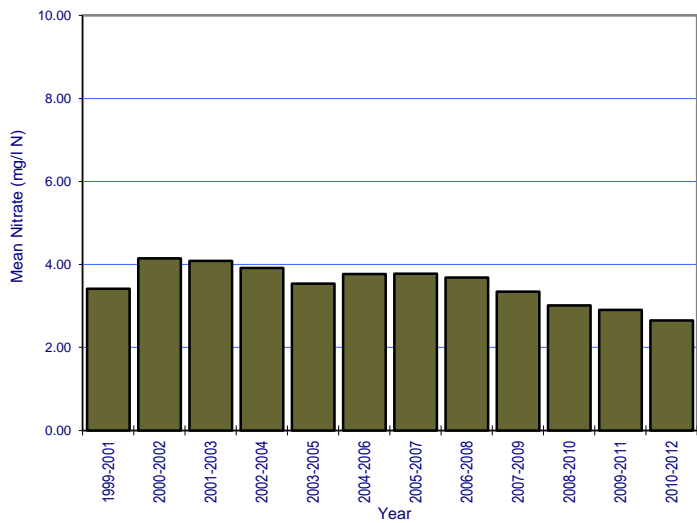

River: Rossdreenagh

Station No.: 0400

River: Scotstown Station No.: 0500

River: Shambles Station No.: 0500

River: Termonfeckin Station No.: 0250

River: White (Louth) Station No.: 0040

River: White (Louth) Station No.: 0100