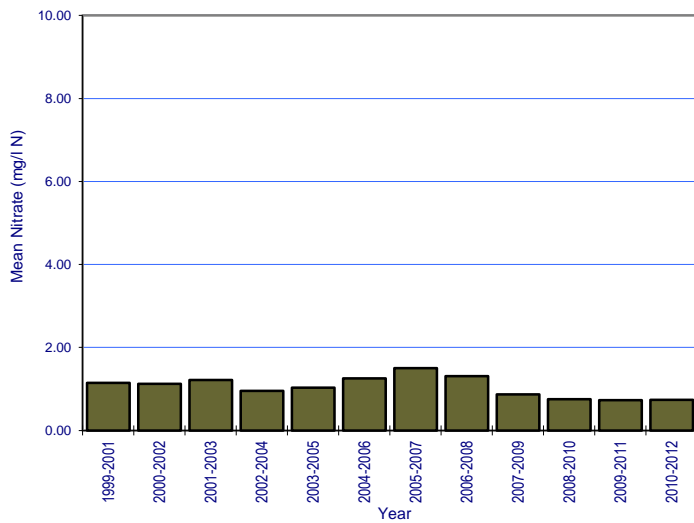

River: Finn (Monaghan) Station No.: 0200

River: Finn (Monaghan) Station No.: 0500

River: Flurry Station No.: 0700

River: Gentle Owen's Lake Stream Station No.: 0100

River: Glyde Station No.: 0500

River: Glyde Station No.: 0700