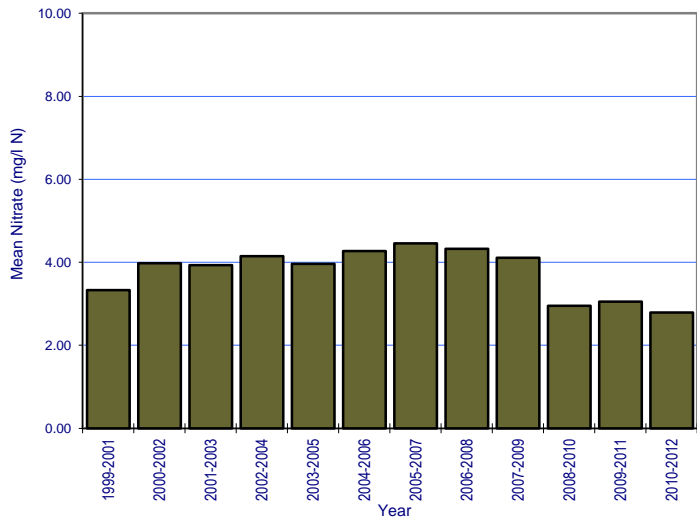

River: Mattock Station No.: 0100