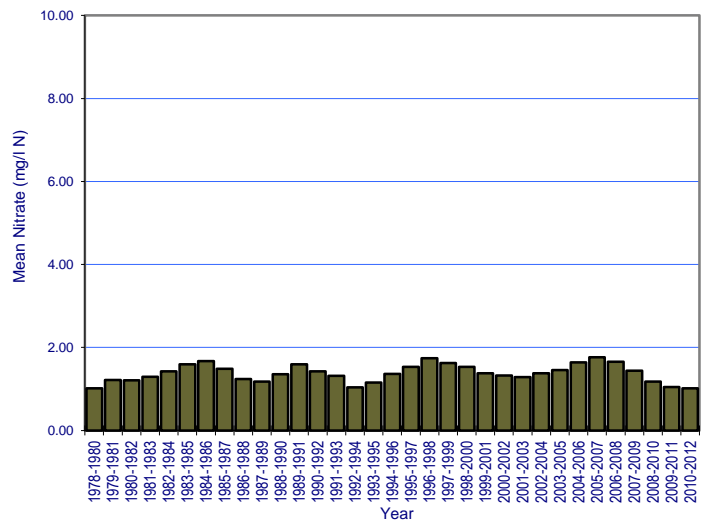

River: Finn (Monaghan) Station No.: 0200

River: Finn (Monaghan) Station No.: 0500

River: Flurry Station No.: 0700

River: Gentle Owen's Lake Stream Station No.: 0100

River: Glyde Station No.: 0500

River: Glyde Station No.: 0700