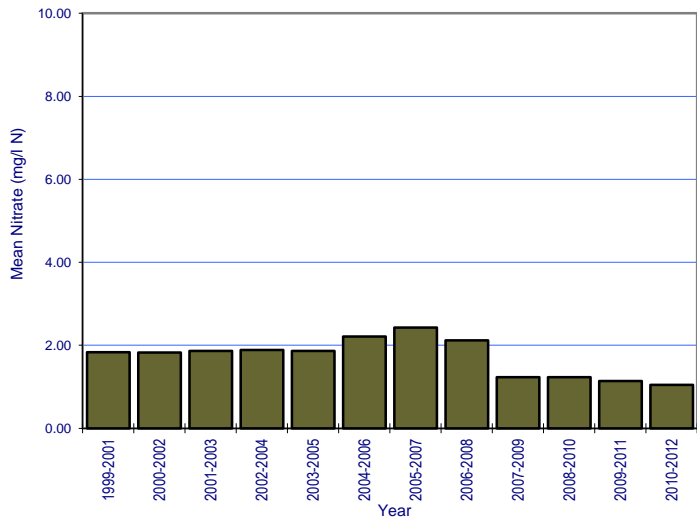

APPENDIX 6: NITRATE TREND GRAPHS

River: Avaghon Lake Stream Station No.: 0600

River: Ballymascanlon Station No.: 0100

River: Big (Louth) Station No.: 0100

River: Blackwater (Monaghan) Station No.: 0130

River: Blackwater (Monaghan) Station No.: 0800

River: Castletown Station No.: 0200

River: Clontibret Stream Station No.: 1400

River: Conawary (Lower) Station No.: 1300

River: Conawary (Upper) Station No.: 0700

River: County Water Station No.: 0050

River: County Water Station No.: 0170

River: Cully Water Station No.: 0200

River: Dee Station No.: 0600

River: Dee Station No.: 0670

River: Dee Station No.: 0680

River: Dee Station No.: 0710

River: Dee Station No.: 1000

River: Dee Station No.: 1100