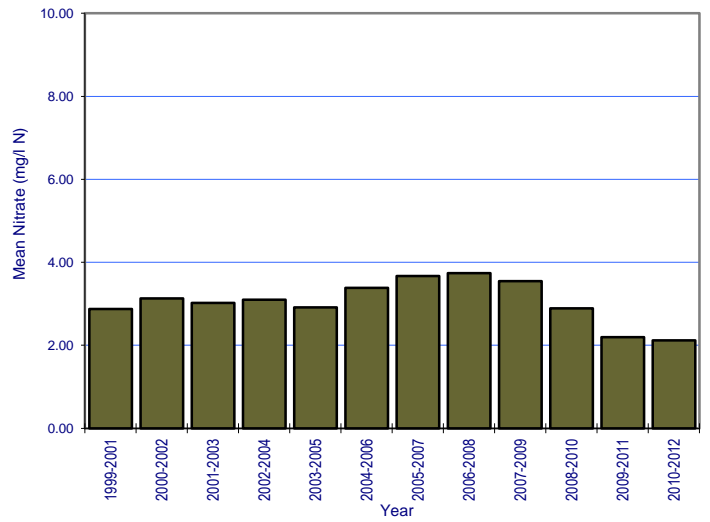

River: Cully Water Station No.: 0200

River: Dee Station No.: 0600

River: Dee Station No.: 0670

River: Dee Station No.: 0680

River: Dee Station No.: 0710

River: Dee Station No.: 1000

River: Dee Station No.: 1100