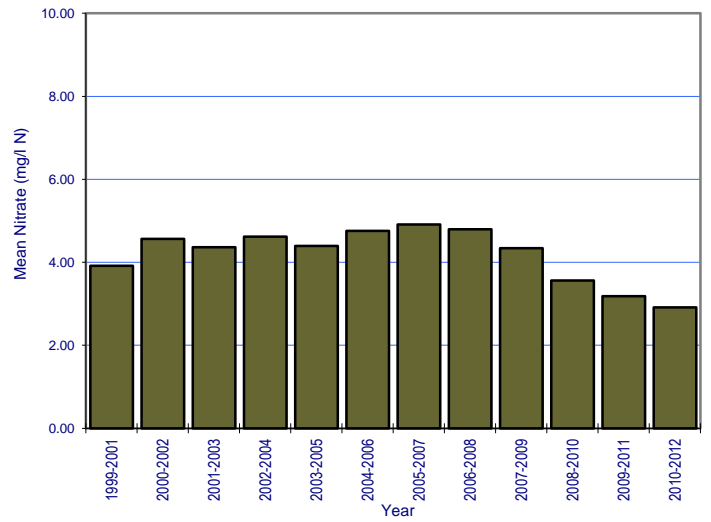

River: Mattock Station No.: 0200