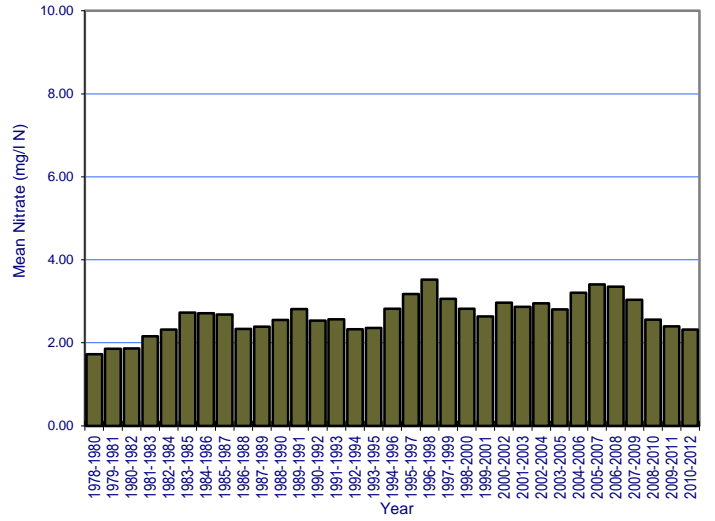

River: Glyde Station No.: 0900