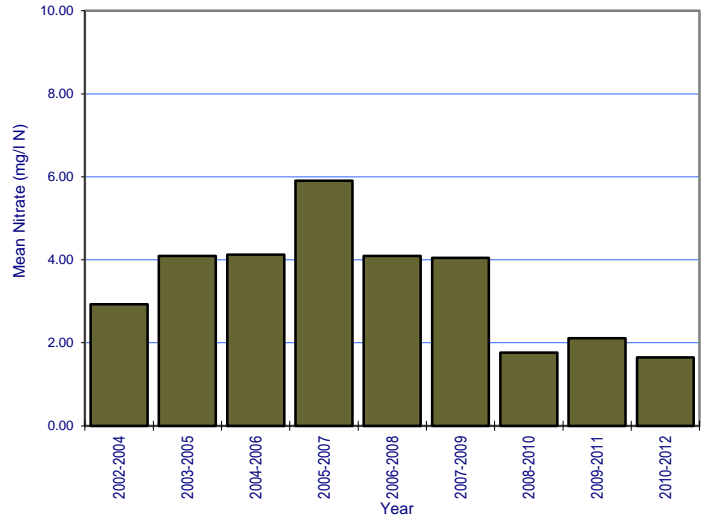

River: Rossdreenagh

Station No.: 0400

River: Scotstown Station No.: 0500

River: Shambles Station No.: 0500

River: Termonfeckin Station No.: 0250

River: White (Louth) Station No.: 0040

River: White (Louth) Station No.: 0100