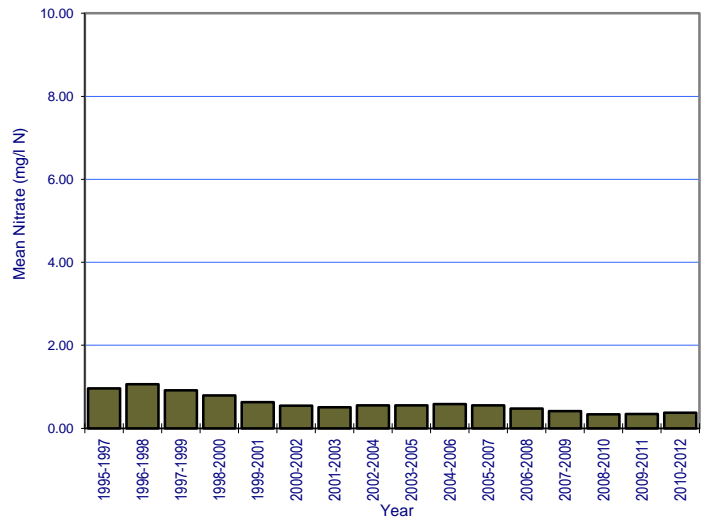

River: Knappagh Station No.: 0100