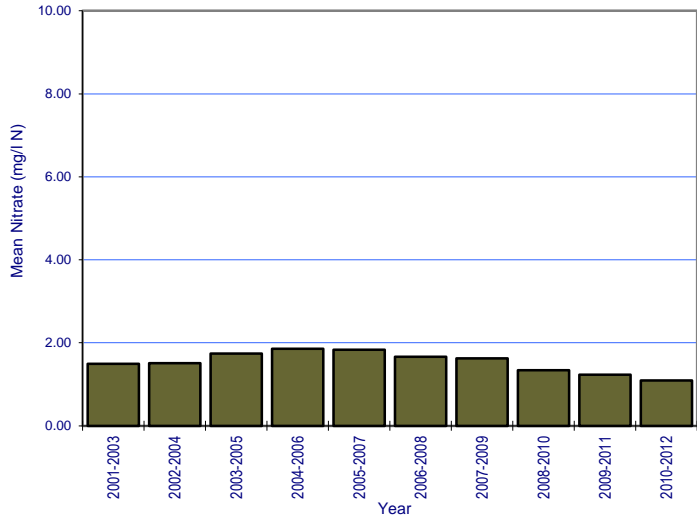

River: Clontibret Stream Station No.: 1400