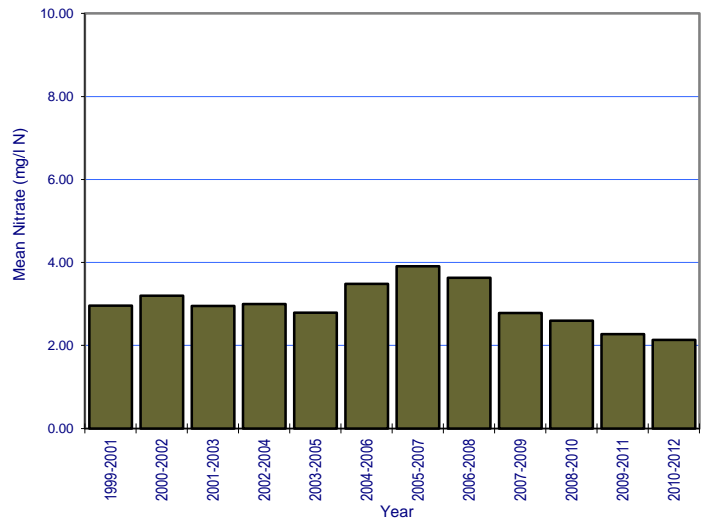

River: Rossdreenagh

Station No.: 0400