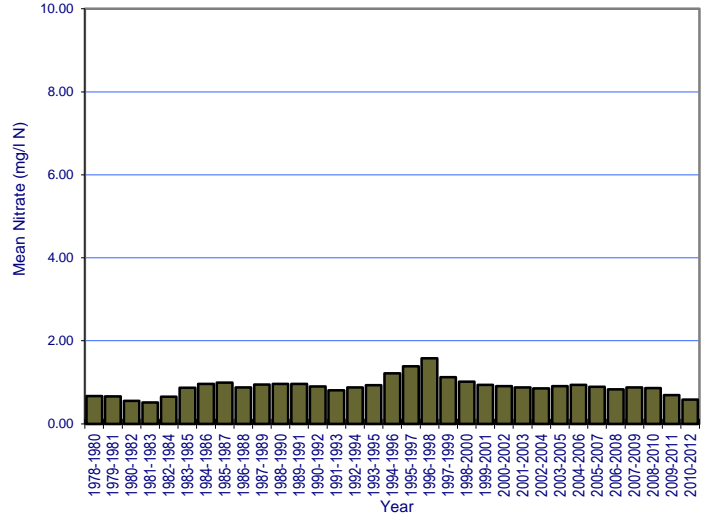

River: Mountain Water

Station No.: 0500