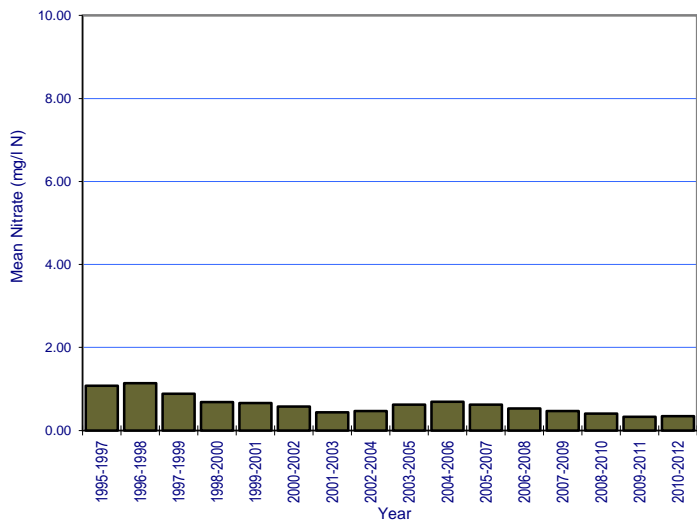

River: Glyde Station No.: 0900

River: Glyde Station No.: 1230

River: Knappagh Station No.: 0100

River: Knappagh Station No.: 0400

River: Magheraclonne Stream Station No.: 0096

River: Magherarney Station No.: 0200