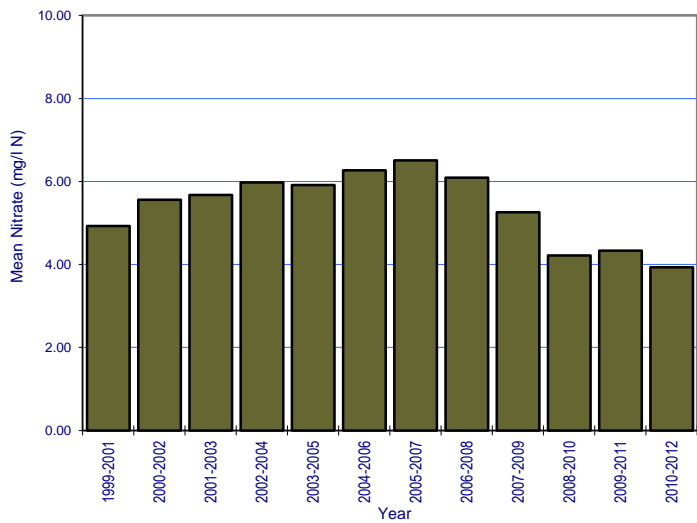

River: Maghery Station No.: 1200

River: Mattock Station No.: 0100

River: Mattock Station No.: 0200

River: Mattock Station No.: 0300

River: Mountain Water Station No.: 0100

River: Mountain Water

Station No.: 0400