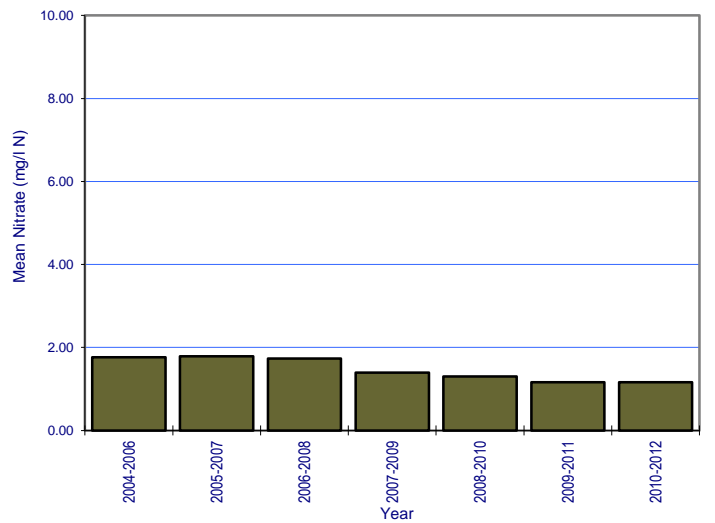

River: Glyde Station No.: 0900

River: Glyde Station No.: 1230

River: Knappagh Station No.: 0100

River: Knappagh Station No.: 0400

River: Magheraclonne Stream Station No.: 0096

River: Magherarney Station No.: 0200