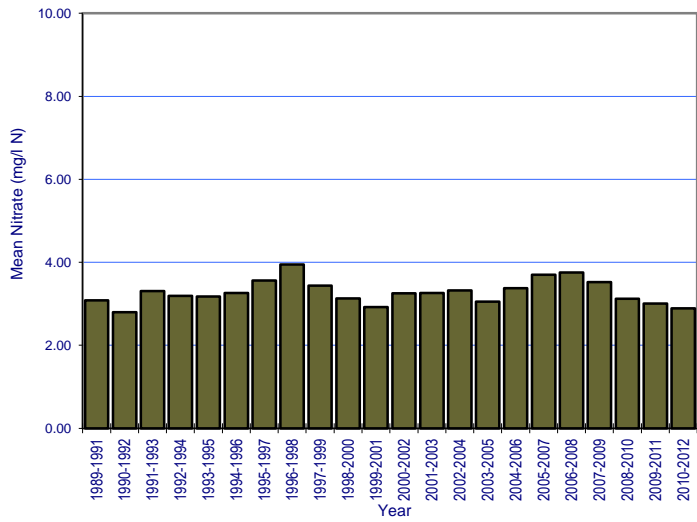

River: Glyde Station No.: 1230