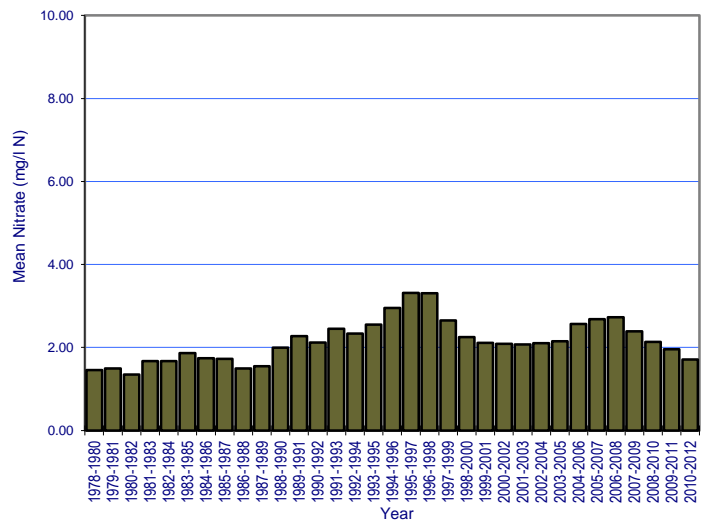

River: Cully Water Station No.: 0200

River: Dee Station No.: 0600

River: Dee Station No.: 0670

River: Dee Station No.: 0680

River: Dee Station No.: 0710

River: Dee Station No.: 1000

River: Dee Station No.: 1100

River: Dromore Station No.: 0150

River: Dromore Station No.: 0300

River: Drumsallagh Stream Station No.: 0070

River: Fane Station No.: 0200

River: Fane Station No.: 0650

River: Fane Station No.: 0900

River: Finn (Monaghan) Station No.: 0100