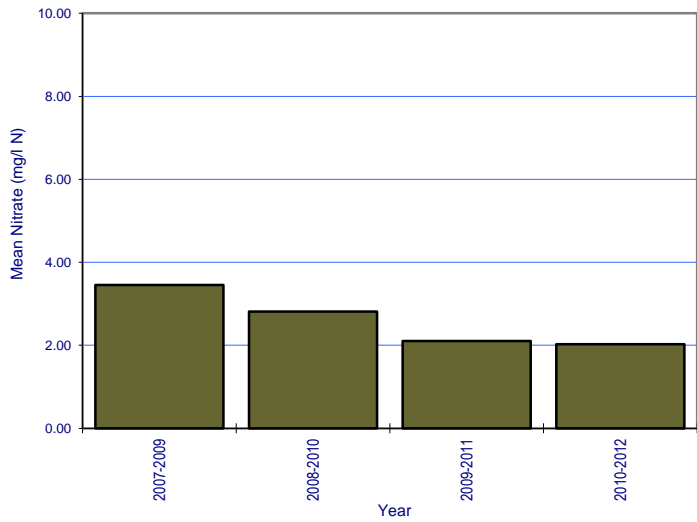

River: Cully Water Station No.: 0200

River: Dee Station No.: 0600

River: Dee Station No.: 0670

River: Dee Station No.: 0680

River: Dee Station No.: 0710

River: Dee Station No.: 1000

River: Dee Station No.: 1100