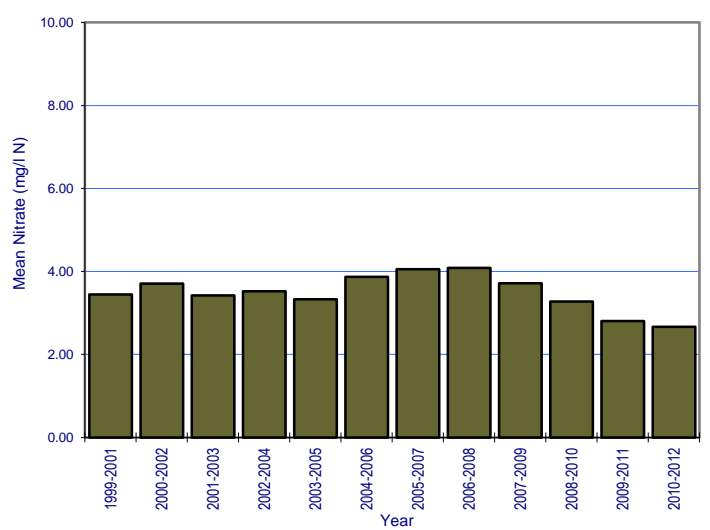

River: Cully Water Station No.: 0200

River: Dee Station No.: 0600

River: Dee Station No.: 0670

River: Dee Station No.: 0680

River: Dee Station No.: 0710

River: Dee Station No.: 1000

River: Dee Station No.: 1100