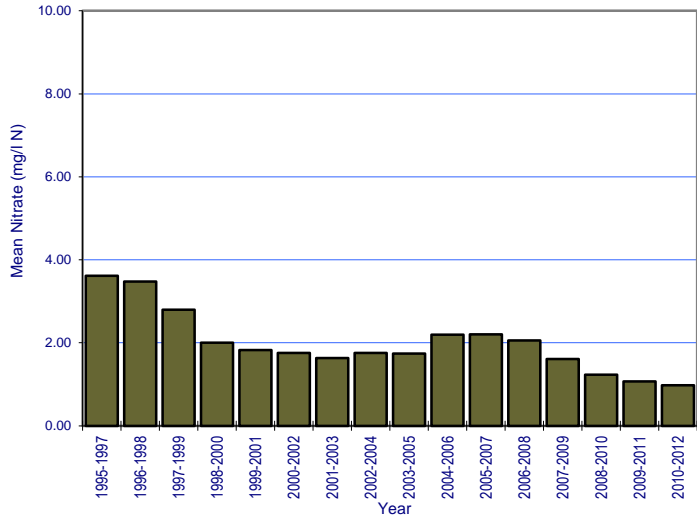

River: Glyde Station No.: 0900

River: Glyde Station No.: 1230

River: Knappagh Station No.: 0100

River: Knappagh Station No.: 0400

River: Magheraclonne Stream Station No.: 0096

River: Magherarney Station No.: 0200