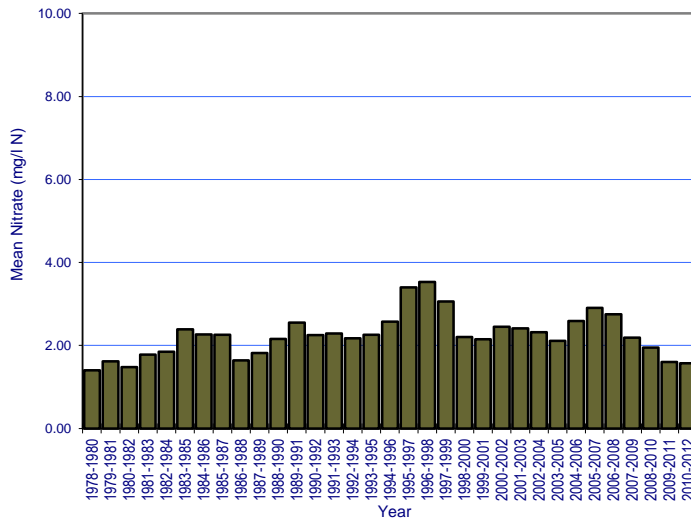

River: Mountain Water

Station No.: 0500

River: Proules

Station No.: 0100

River: Proules

Station No.: 0300

River: Proules

Station No.: 0500

River: Rossdreenagh

Station No.: 0400

River: Scotstown Station No.: 0500

River: Shambles Station No.: 0500

River: Termonfeckin Station No.: 0250

River: White (Louth) Station No.: 0040

River: White (Louth) Station No.: 0100