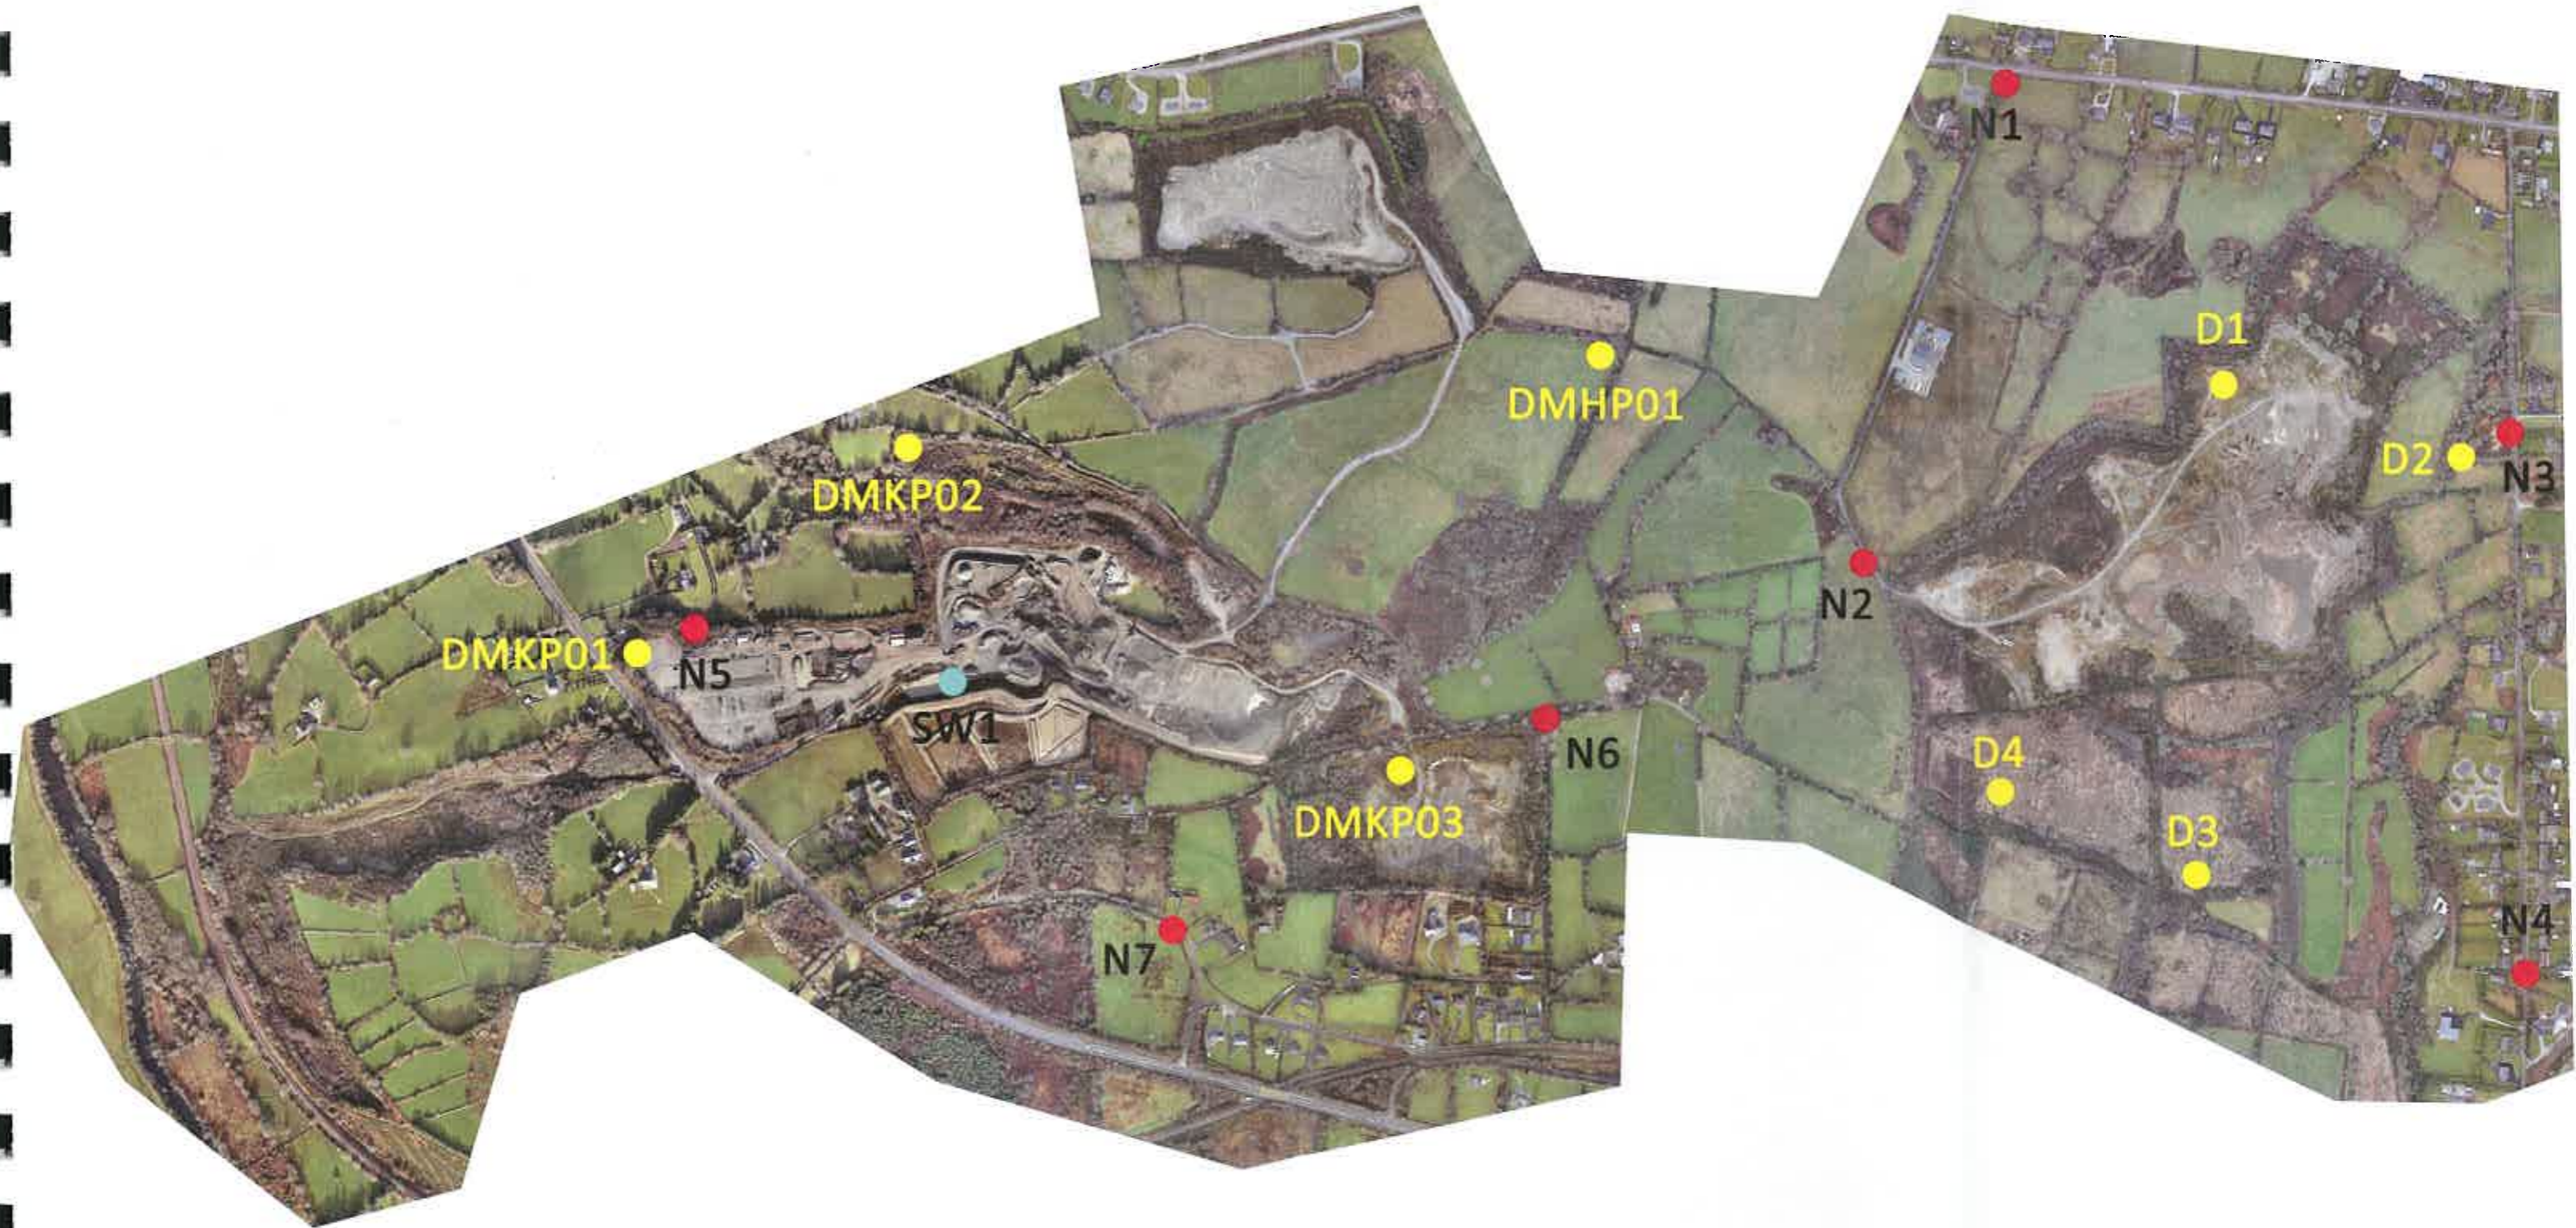

# KILLARNEY QUARRIES ENVIRONMENTAL MONITORING LOCATIONS

Project:  
Killarney Quarry,  
Co. Kerry

Date:  
31th Janaury 2017

Map:  
Environmental  
Monitor Locations

Map No:  
RSKILE - ENV - 001

**Legend**

- Noise Monitoring Point
- Ground Water Monitoring Point
- Surface Water Monitor
- Dust Monitor
- Blast Monitoring